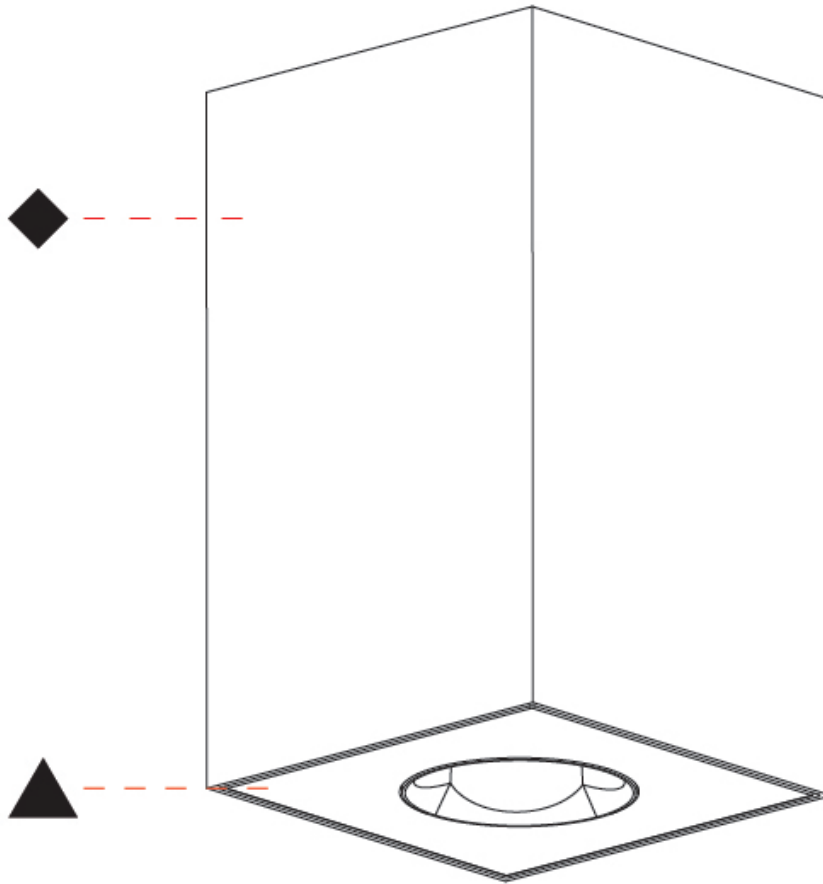

OIKO PRO SQUARE SURFACE

A3D236-

PROJECT _____

TYPE _____

SPECIFIER _____

QUANTITY _____

DATE _____