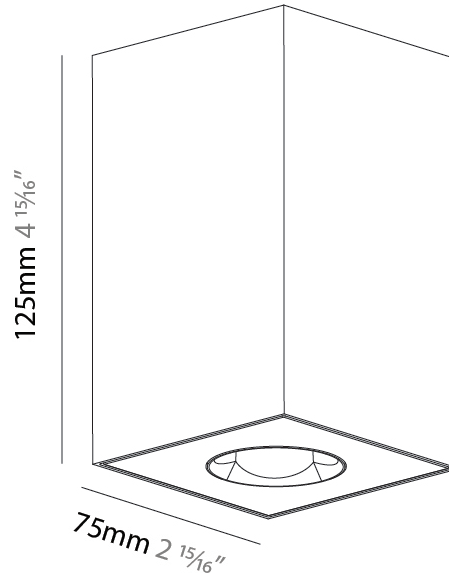

1. To build a product code in our configurator select the specify button on the base model # product page
2. To build a manual product code on this datasheet choose from the options listed below in blue font and add the suffix to the base model #

GENERAL

Series: Oiko Pro Square
Brand: Prolicht
Division: Architectural
Mounting Type: Surface
Mounting Location: Ceiling
Subcategory: Downlight

PHYSICAL

Shape: Square
Length (mm): 75
Length (in): 2 ¹⁵/₁₆
Width (mm): 75
Width (in): 2 ¹⁵/₁₆
Height (mm): 125
Height (in): 4 ¹⁵/₁₆
Light Distribution: Direct
Weight (kg): 0.688
Fixture Finish: SSR / BKV / CWI / CRY / HAB / UFT / ITA / RUA / FTG / MYG / LOD / PUS / FRO / FUP / KIA / POP / BLS / SPG / MEY / GOH / GUM / CHC / COM / ABZ / JAG / OBR / MOS / ROR
Fixture Material: Metal

ELECTRICAL

Lamp Type: LED (Zhaga Standard)
Input Wattage (W): 12..9
Dimming: Tri-Mode (Non-Dimming and Phase Dimming (120Vac only) and 0-10V Dimming)
Driver Included: No
Driver Location: Remote
Driver Type: Constant Current - Universal
Driver Class: Class 2
Input Voltage (V): 120 - 277
Constant Current (MA): 350

LED

Color Temperature (°K): 2700 / 3000 / 3500 / 4000
Max. Delivered Lumen (lm): 1218 / 1214 / 1272 / 1283
Nominal Lumen (lm): 1473 / 1468 / 1538 / 1552
CRI: >90 CRI
Lamp Life (hrs): 50000

OPTICAL

Beam Angle: 34
Adjustability: Fixed

RATINGS AND CERTIFICATIONS

Certified By: Certified for North American Standards
IP rating: IP20