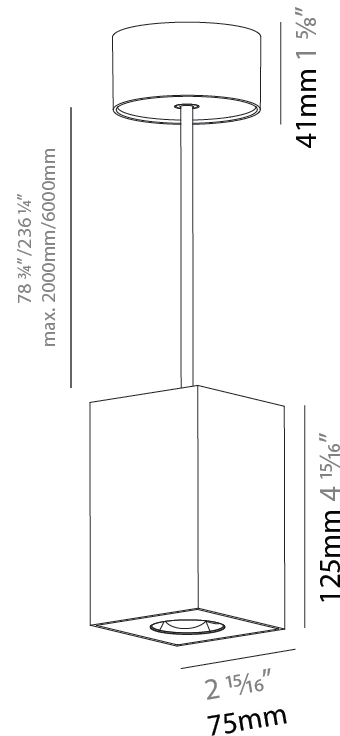

GENERAL

Series: Oiko Pro Square
Brand: Prolicht
Division: Architectural
Mounting Type: Suspension
Mounting Location: Ceiling
Subcategory: Pendant

PHYSICAL

Shape: Cylinder
Length (mm): 75
Length (in): 2 ¹⁵/₁₆
Width (mm): 75
Width (in): 2 ¹⁵/₁₆
Height (mm): 125
Height (in): 4 ¹⁵/₁₆
Light Distribution: Direct
Weight (kg): 0.769
Fixture Finish: SSR / BKV / CWI / CRY / HAB / UFT / ITA / RUA / FTG / MYG / LOD / PUS / FRO / FUP / KIA / POP / BLS / SPG / MEY / GOH / GUM / CHC / COM / ABZ / JAG / OBR / MOS / ROR
Fixture Material: Metal
Cable Details: 2,000mm / 6,000mm Cable - Options : Transparent, Black, White, Red, Orange

ELECTRICAL

Lamp Type: LED (Zhaga Standard)
Input Wattage (W): 12.9
Dimming: Tri-Mode (Non-Dimming and Phase Dimming (120Vac only) and 0-10V Dimming)
Driver Included: No
Driver Location: Remote
Driver Type: Constant Current - Universal
Driver Class: Class 2
Input Voltage (V): 120 - 277
Constant Current (MA): 350

LED

Color Temperature (°K): 2700 / 3000 / 3500 / 4000
Max. Delivered Lumen (lm): 1293 / 1289 / 1350 / 1362
Nominal Lumen (lm): 1473 / 1468 / 1538 / 1552
CRI: >90 CRI
Lamp Life (hrs): 50000

OPTICAL

Reflector°: 50
Adjustability: Fixed

RATINGS AND CERTIFICATIONS

Certified By: Certified for North American Standards
IP rating: IP20