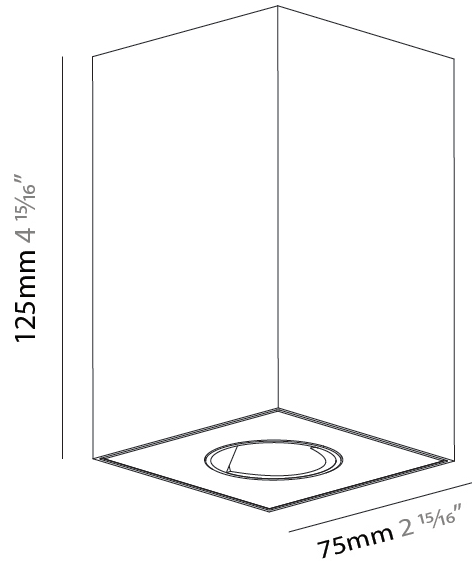

1. To build a product code in our configurator select the specify button on the base model # product page
2. To build a manual product code on this datasheet choose from the options listed below in blue font and add the suffix to the base model #

GENERAL

Series: Oiko Pro Square
Subseries: Oiko Pro Wallwash
Brand: Prolicht
Division: Architectural
Mounting Type: Surface
Mounting Location: Ceiling
Subcategory: Downlight

PHYSICAL

Shape: Square
Diameter (mm): 75
Diameter (in): 2 ¹⁵/₁₆
Height (mm): 125
Height (in): 4 ¹⁵/₁₆
Light Distribution: Direct
Weight (kg): 0.688
Fixture Finish: SSR / BKV / CWI / CRY / HAB / UFT / ITA / RUA / FTG / MYG / LOD / PUS / FRO / FUP / KIA / POP / BLS / SPG / MEY / GOH / GUM / CHC / COM / ABZ / JAG / OBR / MOS / ROR
Fixture Material: Metal

ELECTRICAL

Lamp Type: LED (Zhaga Standard)
Input Wattage (W): 12.9
Dimming: Tri-Mode (Non-Dimming and Phase Dimming (120Vac only) and 0-10V Dimming)
Driver Included: No
Driver Location: Remote
Driver Type: Constant Current - Universal
Driver Class: Class 2
Input Voltage (V): 120 - 277

LED

Number of LEDs: 1
Color Temperature (°K): 2700 / 3000 / 3500 / 4000
Max. Delivered Lumen (lm): 1244 / 1220 / 1278 / 1289
Nominal Lumen (lm): 1473 / 1468 / 1538 / 1552
CRI: >90 CRI
Lamp Life (hrs): 50000

OPTICAL

Adjustability: Fixed

RATINGS AND CERTIFICATIONS

Certified By: Certified for North American Standards
IP rating: IP20