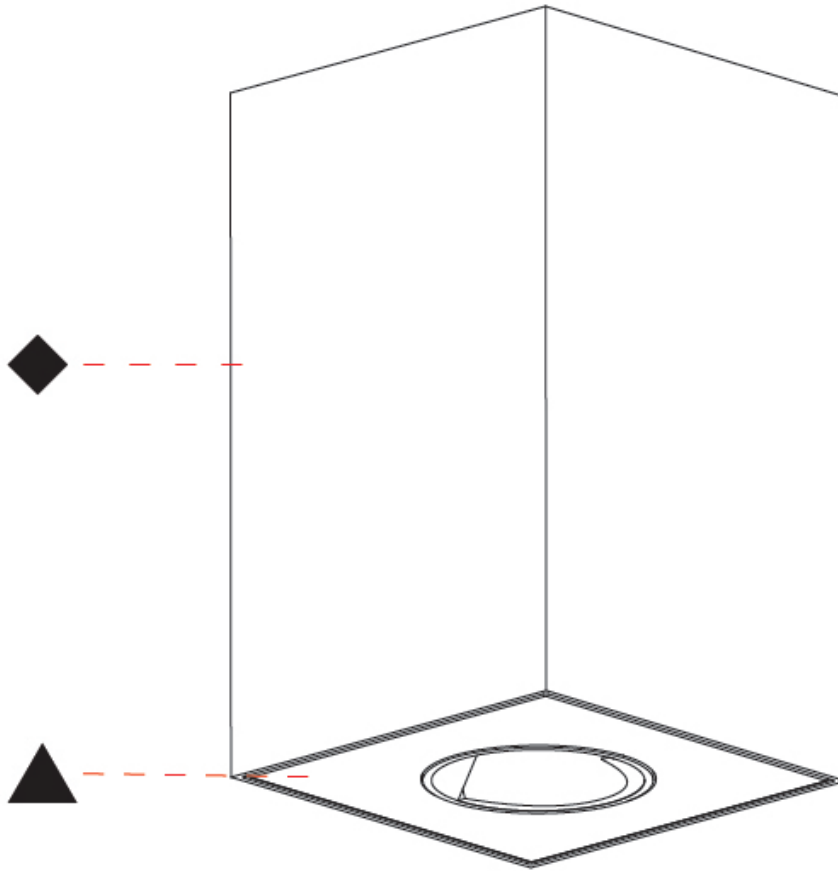

OIKO PRO WALLWASH SURFACE

A3D239-

PROJECT	_____
TYPE	_____
SPECIFIER	_____
QUANTITY	_____
DATE	_____