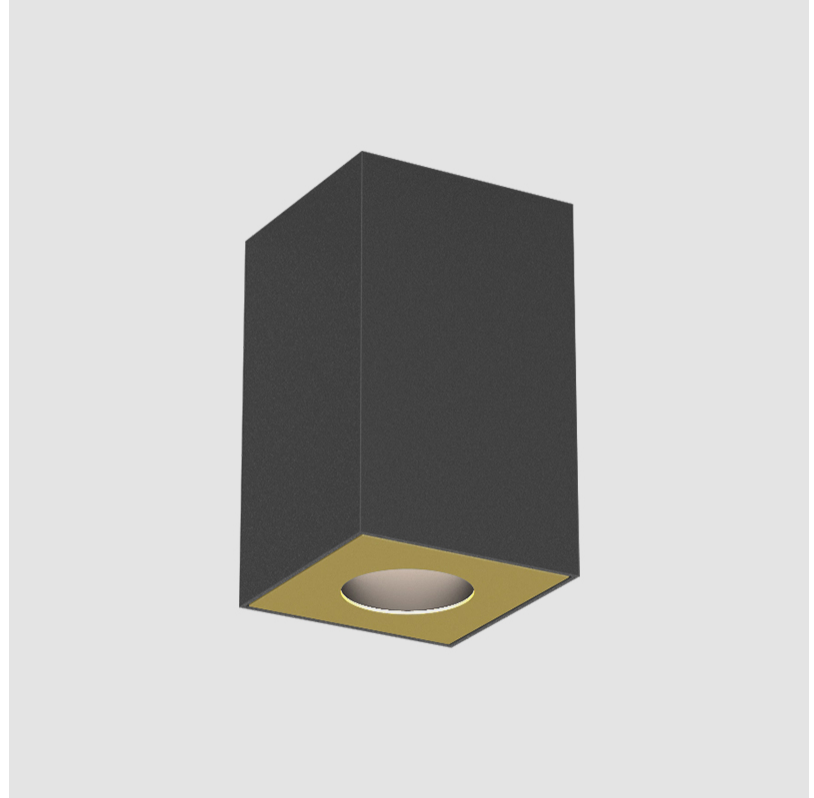

1. To build a product code in our configurator select the specify button on the base model # product page
2. To build a manual product code on this datasheet choose from the options listed below in blue font and add the suffix to the base model #

GENERAL

Series: Oiko Pro Square
Brand: Prolicht
Division: Architectural
Mounting Type: Surface
Mounting Location: Ceiling
Subcategory: Downlight

PHYSICAL

Shape: Square
Length (mm): 75
Length (in): 2 ¹⁵/₁₆
Width (mm): 75
Width (in): 2 ¹⁵/₁₆
Height (mm): 125
Height (in): 4 ¹⁵/₁₆
Light Distribution: Direct
Weight (kg): 0.628
Fixture Finish: SSR / BKV / CWI / CRY / HAB / UFT / ITA / RUA / FTG / MYG / LOD / PUS / FRO / FUP / KIA / POP / BLS / SPG / MEY / GOH / GUM / CHC / COM / ABZ / JAG / OBR / MOS / ROR
Fixture Material: Metal

ELECTRICAL

Lamp Type: LED (Zhaga Standard)
Input Wattage (W): 13.7
Dimming: Tri-Mode (Non-Dimming and Phase Dimming (120Vac only) and 0-10V Dimming)
Driver Included: No
Driver Location: Remote
Driver Type: Constant Current - Universal
Driver Class: Class 2
Input Voltage (V): 120 - 277
Constant Current (MA): 350

LED

Color Temperature (°K): 2700 / 3000 / 3500 / 4000
Max. Delivered Lumen (lm): 954 / 1028 / 1088 / 1091
Nominal Lumen (lm): 1246 / 1342 / 1396 / 1424
CRI: >90 CRI
Lamp Life (hrs): 50000

OPTICAL

Beam Angle: 14
Adjustability: Fixed

RATINGS AND CERTIFICATIONS

Certified By: Certified for North American Standards
IP rating: IP20