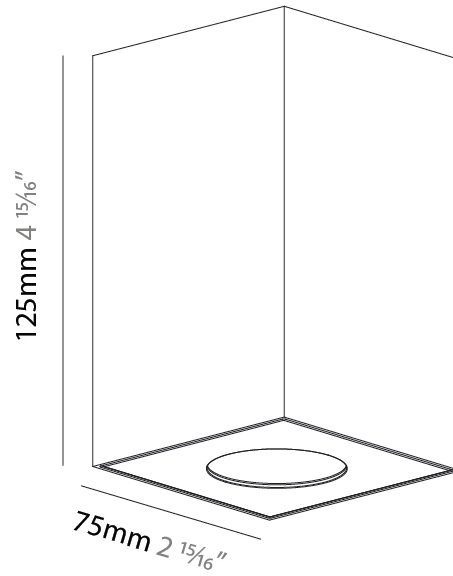

1. To build a product code in our configurator select the specify button on the base model # product page
2. To build a manual product code on this datasheet choose from the options listed below in blue font and add the suffix to the base model #

GENERAL

Series: Oiko Pro Square
Brand: Prolicht
Division: Architectural
Mounting Type: Surface
Mounting Location: Ceiling
Subcategory: Downlight

PHYSICAL

Shape: Square
Length (mm): 75
Length (in): 2 ¹⁵/₁₆
Width (mm): 75
Width (in): 2 ¹⁵/₁₆
Height (mm): 125
Height (in): 4 ¹⁵/₁₆
Light Distribution: Direct
Weight (kg): 0.628
Fixture Finish: SSR / BKV / CWI / CRY / HAB / UFT / ITA / RUA / FTG / MYG / LOD / PUS / FRO / FUP / KIA / POP / BLS / SPG / MEY / GOH / GUM / CHC / COM / ABZ / JAG / OBR / MOS / ROR
Fixture Material: Metal

ELECTRICAL

Lamp Type: LED (Zhaga Standard)
Input Wattage (W): 13.7
Dimming: Tri-Mode (Non-Dimming and Phase Dimming (120Vac only) and 0-10V Dimming)
Driver Included: No
Driver Location: Remote
Driver Type: Constant Current - Universal
Driver Class: Class 2
Input Voltage (V): 120 - 277
Constant Current (MA): 350

LED

Color Temperature (°K): 2700 / 3000 / 3500 / 4000
Max. Delivered Lumen (lm): 954 / 1028 / 1088 / 1091
Nominal Lumen (lm): 1246 / 1342 / 1396 / 1424
CRI: >90 CRI
Lamp Life (hrs): 50000

OPTICAL

Beam Angle: 14
Adjustability: Fixed

RATINGS AND CERTIFICATIONS

Certified By: Certified for North American Standards
IP rating: IP20