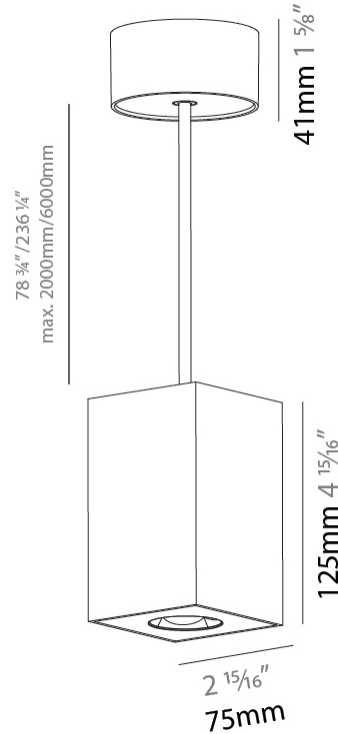

GENERAL

Series: Oiko Pro Square
Brand: Prolicht
Division: Architectural
Mounting Type: Suspension
Mounting Location: Ceiling
Subcategory: Pendant

PHYSICAL

Shape: Square
Length (mm): 75
Length (in): 2 ¹⁵/₁₆
Width (mm): 75
Width (in): 2 ¹⁵/₁₆
Height (mm): 125
Height (in): 4 ¹⁵/₁₆
Light Distribution: Direct
Weight (kg): 0.769

Fixture Finish: SSR / BKV / CWI / CRY / HAB / UFT / ITA / RUA / FTG / MYG / LOD / PUS / FRO / FUP / KIA / POP / BLS / SPG / MEY / GOH / GUM / CHC / COM / ABZ / JAG / OBR / MOS / ROR

Fixture Material: Metal
Cable Details: 2,000mm / 6,000mm Cable - Options : Transparent, Black, White, Red, Orange

ELECTRICAL

Lamp Type: LED (Zhaga Standard)
Input Wattage (W): 12.9
Dimming: Tri-Mode (Non-Dimming and Phase Dimming (120Vac only) and 0-10V Dimming)
Driver Included: No
Driver Location: Remote
Driver Type: Constant Current - Universal
Driver Class: Class 2
Input Voltage (V): 120 - 277
Constant Current (MA): 350

LED

Color Temperature (°K): 2700 / 3000 / 3500 / 4000
Max. Delivered Lumen (lm): 1218 / 1214 / 1272 / 1283
Nominal Lumen (lm): 1473 / 1468 / 1538 / 1552
CRI: >90 CRI
Lamp Life (hrs): 50000

OPTICAL

Reflector°: 34
Adjustability: Fixed

RATINGS AND CERTIFICATIONS

Certified By: Certified for North American Standards
IP rating: IP20