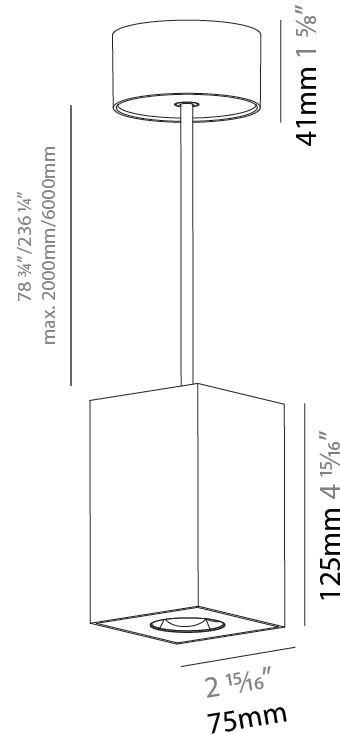

GENERAL

Series: Oiko Pro Square
Brand: Prolicht
Division: Architectural
Mounting Type: Suspension
Mounting Location: Ceiling
Subcategory: Pendant

PHYSICAL

Shape: Square
Length (mm): 75
Length (in): 2 ¹⁵/₁₆
Width (mm): 75
Width (in): 2 ¹⁵/₁₆
Height (mm): 125
Height (in): 4 ¹⁵/₁₆
Light Distribution: Direct
Weight (kg): 0.769
Fixture Finish: SSR / BKV / CWI / CRY / HAB / UFT / ITA / RUA / FTG / MYG / LOD / PUS / FRO / FUP / KIA / POP / BLS / SPG / MEY / GOH / GUM / CHC / COM / ABZ / JAG / OBR / MOS / ROR
Fixture Material: Metal
Cable Details: 2,000mm / 6,000mm Cable - Options : Transparent, Black, White, Red, Orange

ELECTRICAL

Lamp Type: LED (Zhaga Standard)
Input Wattage (W): 12.9
Dimming: Tri-Mode (Non-Dimming and Phase Dimming (120Vac only) and 0-10V Dimming)
Driver Included: No
Driver Location: Remote
Driver Type: Constant Current - Universal
Driver Class: Class 2
Input Voltage (V): 120 - 277
Constant Current (MA): 350

LED

Color Temperature (°K): 2700 / 3000 / 3500 / 4000
Max. Delivered Lumen (lm): 1377 / 1372 / 1438 / 1451
Nominal Lumen (lm): 1473 / 1468 / 1538 / 1552
CRI: >90 CRI
Lamp Life (hrs): 50000

OPTICAL

Reflector°: 60
Adjustability: Fixed

RATINGS AND CERTIFICATIONS

Certified By: Certified for North American Standards
IP rating: IP20