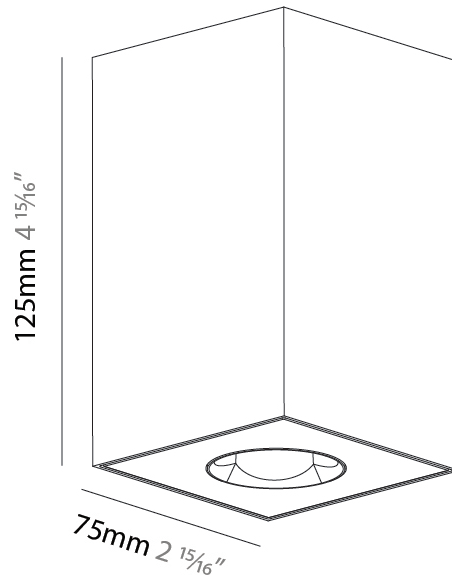

1. To build a product code in our configurator select the specify button on the base model # product page
2. To build a manual product code on this datasheet choose from the options listed below in blue font and add the suffix to the base model #

GENERAL

Series: Oiko Pro Square
Brand: Prolicht
Division: Architectural
Mounting Type: Surface
Mounting Location: Ceiling
Subcategory: Downlight

PHYSICAL

Shape: Square
Length (mm): 75
Length (in): 2 ¹⁵/₁₆
Width (mm): 75
Width (in): 2 ¹⁵/₁₆
Height (mm): 125
Height (in): 4 ¹⁵/₁₆
Light Distribution: Direct
Weight (kg): 0.631
Fixture Finish: SSR / BKV / CWI / CRY / HAB / UFT / ITA / RUA / FTG / MYG / LOD / PUS / FRO / FUP / KIA / POP / BLS / SPG / MEY / GOH / GUM / CHC / COM / ABZ / JAG / OBR / MOS / ROR
Fixture Material: Metal

ELECTRICAL

Lamp Type: LED (Zhaga Standard)
Input Wattage (W): 12..9
Dimming: Tri-Mode (Non-Dimming and Phase Dimming (120Vac only) and 0-10V Dimming)
Driver Included: No
Driver Location: Remote
Driver Type: Constant Current - Universal
Driver Class: Class 2
Input Voltage (V): 120 - 277
Constant Current (MA): 350

LED

Color Temperature (°K): 2700 / 3000 / 3500 / 4000
Max. Delivered Lumen (lm): 1377 / 1372 / 1438 / 1451
Nominal Lumen (lm): 1473 / 1468 / 1538 / 1552
CRI: >90 CRI
Lamp Life (hrs): 50000

OPTICAL

Beam Angle: 60
Adjustability: Fixed

RATINGS AND CERTIFICATIONS

Certified By: Certified for North American Standards
IP rating: IP20